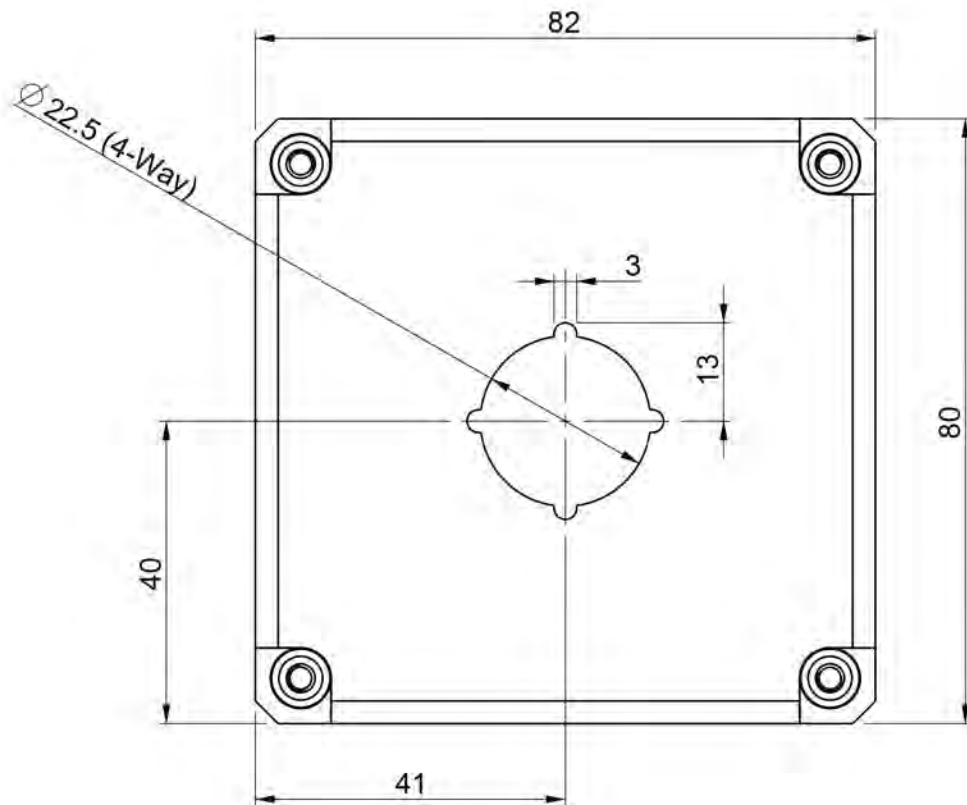

Colors

Color: Grey

Certificates

Standards: EN 62208, UL 508A
 UL File no.: E189312

US specific

Depth inch: 3.39 in

www.ShamrockControls.com
 13735 Beta Rd., Dallas TX 75244
 972.233.6712 fax 972.233.8039

Environmental type:	4, 4x, 6, 12, 13
Height inch:	3.23 in
Inner depth inch:	2.83 in
Operating temperature °F:	-40 ... 176 °F
Outer base depth inch:	2.8 in
Outer cover height inch:	0.59 in
Short term temperature range °F:	-40 ... 248 °F
Size inch:	3.15 x 3.23 x 3.39 in
Weight pound:	0.43 lb
Width inch:	3.15 in

Technical information

Material:	Polycarbonate
-----------	---------------

Ratings

Degree of protection:	IP66/IP67
Flammability rating:	UL 746C 5 inch flame test

Dimensions

Depth:	86 mm
Height:	82 mm
Inner depth:	72 mm
Net Weight:	0.163 kg
Outer base depth:	71 mm
Outer cover height:	15 mm
Size:	80 x 82 x 86 mm
Volume :	56.42 cm ³
Width:	80 mm

Mechanical

Impact strength:	IK 08
------------------	-------

Temperatures

Operating temperature:	-40 ... 80 °C
Short term temperature range:	-40 ... 120 °C

ETIM 7

Etim

Colour:	Grey
Degree of protection (IP):	IP67
Depth:	86 mm
EMC-version:	False
Floor installation possible:	False
Height:	82 mm
Impact strength:	IK08
Material:	Plastic

Material quality:	Other
Mounting plate depth-adjustable:	False
Pitched roof:	False
Pole fastening:	False
RAL-number:	7035
Suitable for outdoor set-up:	True
Surface nishing:	Untreated
Tackable:	False
Wall build in:	False
Wall fastening possible:	True
With backside door:	False
With glazed door:	False
With mounting plate:	False
With ventilation door:	False