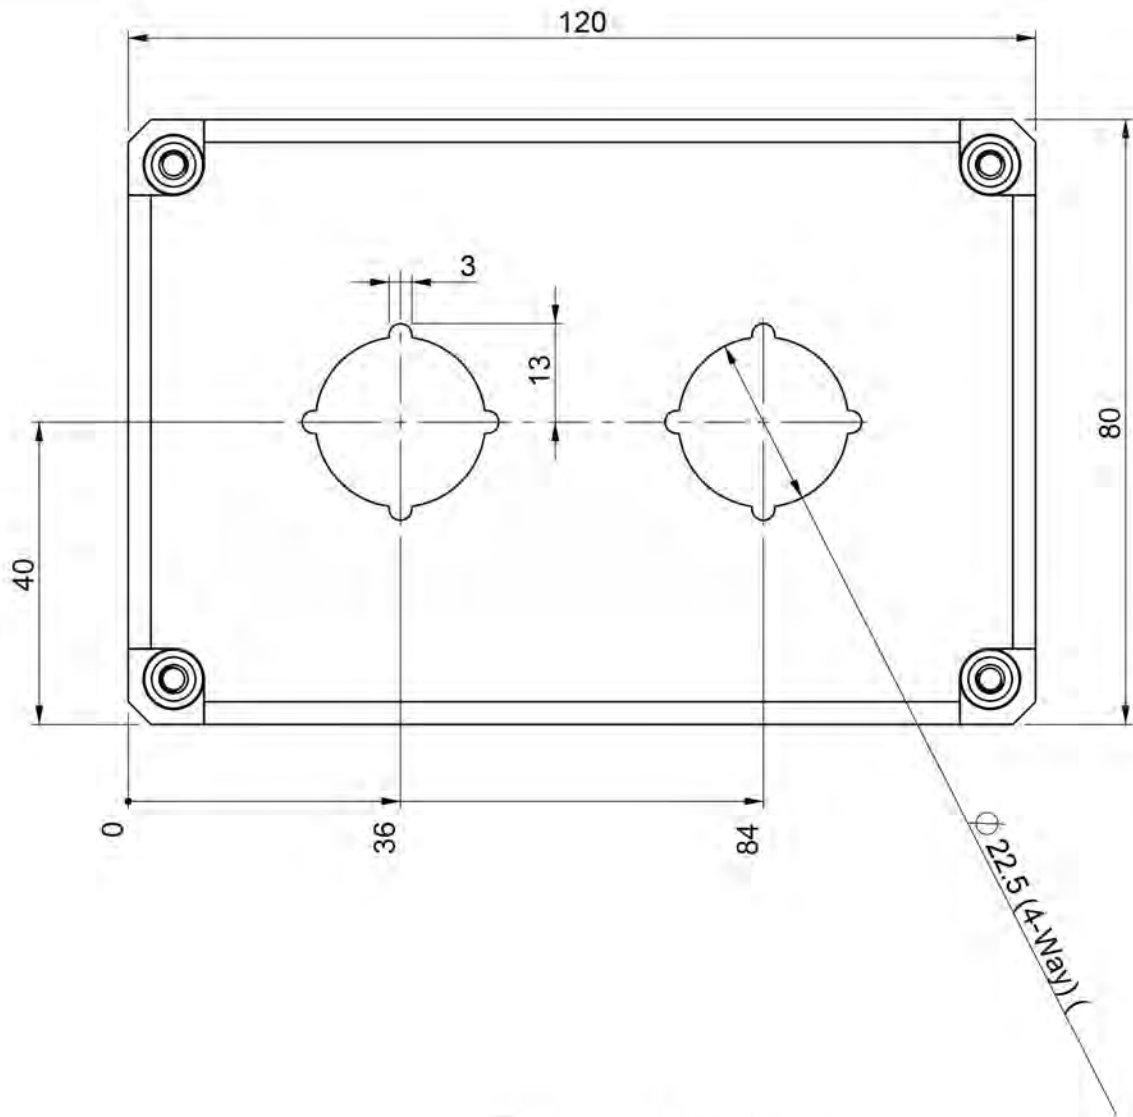

Material quality:	Other
Mounting plate depth-adjustable:	False
Pitched roof:	False
Pole fastening:	False
RAL-number:	7035
Suitable for outdoor set-up:	True
Surface nishing:	Untreated
Tackable:	False
Wall build in:	False
Wall fastening possible:	True
With backside door:	False
With glazed door:	False
With mounting plate:	False
With ventilation door:	False

www.ShamrockControls.com
13735 Beta Rd., Dallas TX 75244
972.233.6712 fax 972.233.8039