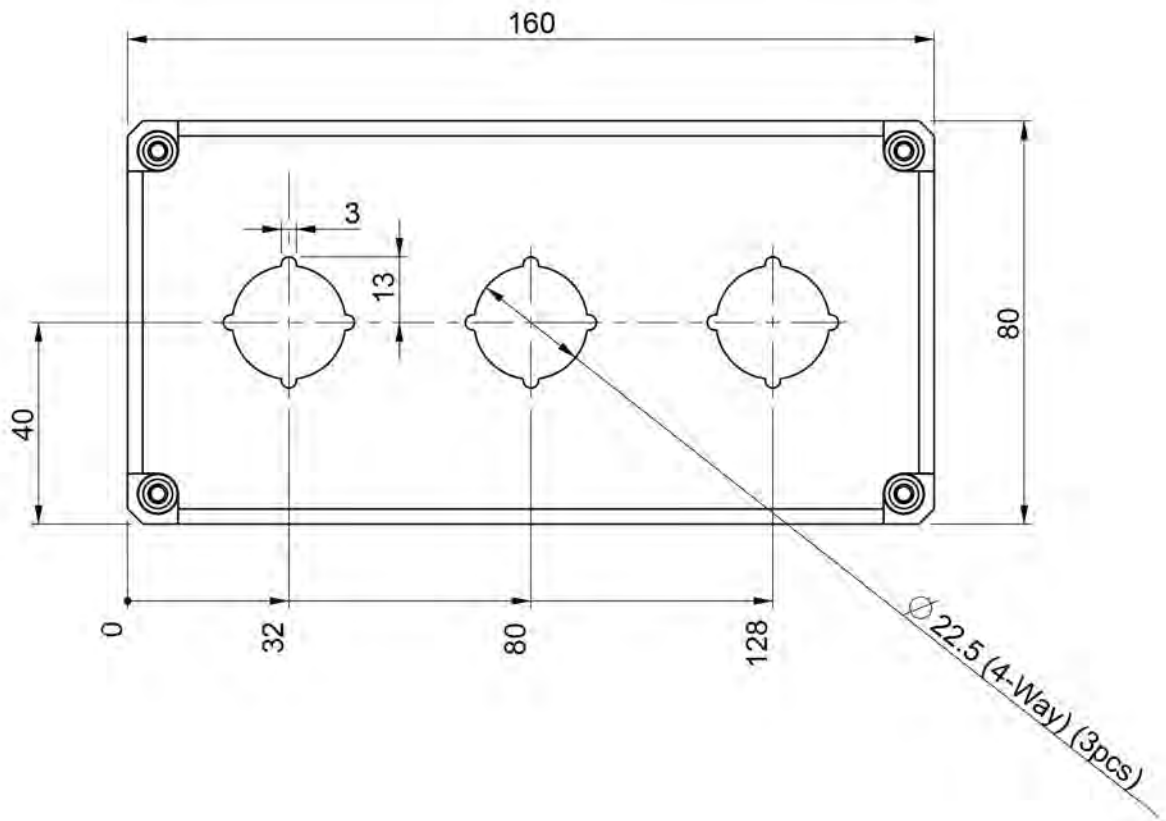

Depth inch: 3.39 in

www.ShamrockControls.com
 13735 Beta Rd., Dallas TX 75244
 972.233.6712 fax 972.233.8039

Environmental type:	4, 4x, 6, 12, 13
Height inch:	6.3 in
Inner depth inch:	2.83 in
Operating temperature °F:	-40 ... 176 °F
Outer base depth inch:	2.8 in
Outer cover height inch:	0.59 in
Short term temperature range °F:	-40 ... 248 °F
Size inch:	3.15 x 6.30 x 3.39 in
Weight pound:	0.7 lb
Width inch:	3.15 in

Technical information

Material:	Polycarbonate
-----------	---------------

Ratings

Degree of protection:	IP66/IP67
Flammability rating:	UL 746C 5 inch flame test

Dimensions

Depth:	86 mm
Height:	160 mm
Inner depth:	72 mm
Net Weight:	0.255 kg
Outer base depth:	71 mm
Outer cover height:	15 mm
Size:	80 x 160 x 86 mm
Volume :	110.08 cm ³
Width:	80 mm

Mechanical

Impact strength:	IK 08
------------------	-------

Temperatures

Operating temperature:	-40 ... 80 °C
Short term temperature range:	-40 ... 120 °C

ETIM 7

Etim

Colour:	Grey
Degree of protection (IP):	IP67
Depth:	86 mm
EMC-version:	False
Floor installation possible:	False
Height:	160 mm
Impact strength:	IK08
Material:	Plastic

Material quality:	Other
Mounting plate depth-adjustable:	False
Pitched roof:	False
Pole fastening:	False
RAL-number:	7035
Suitable for outdoor set-up:	True
Surface nishing:	Untreated
Tackable:	False
Wall build in:	False
Wall fastening possible:	True
With backside door:	False
With glazed door:	False
With mounting plate:	False
With ventilation door:	False