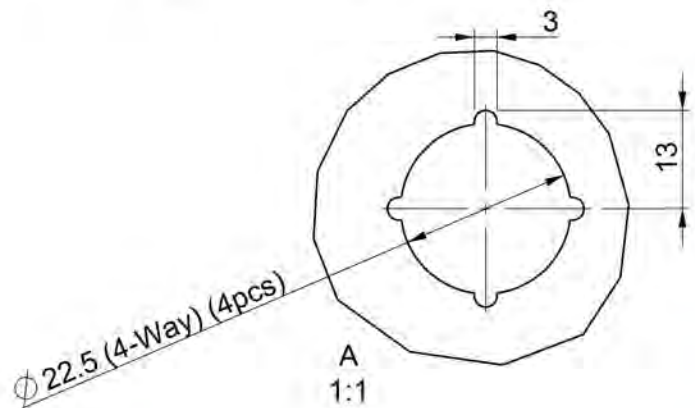

Material quality:	Other
Mounting plate depth-adjustable:	False
Pitched roof:	False
Pole fastening:	False
RAL-number:	7035
Suitable for outdoor set-up:	True
Surface nishing:	Untreated
Tackable:	False
Wall build in:	False
Wall fastening possible:	True
With backside door:	False
With glazed door:	False
With mounting plate:	False
With ventilation door:	False

www.ShamrockControls.com
13735 Beta Rd., Dallas TX 75244
972.233.6712 fax 972.233.8039