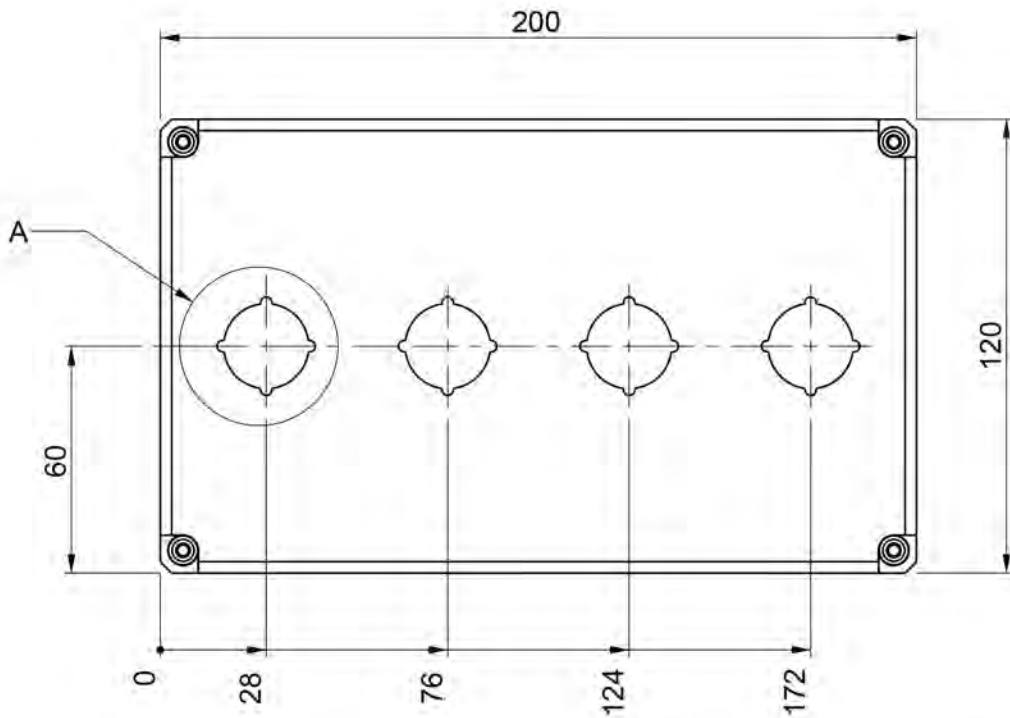

Material quality:	Other
Mounting plate depth-adjustable:	False
Pitched roof:	False
Pole fastening:	False
RAL-number:	7035
Suitable for outdoor set-up:	True
Surface nishing:	Untreated
Tackable:	False
Wall build in:	False
Wall fastening possible:	True
With backside door:	False
With glazed door:	False
With mounting plate:	False
With ventilation door:	False

www.ShamrockControls.com
13735 Beta Rd., Dallas TX 75244
972.233.6712 fax 972.233.8039